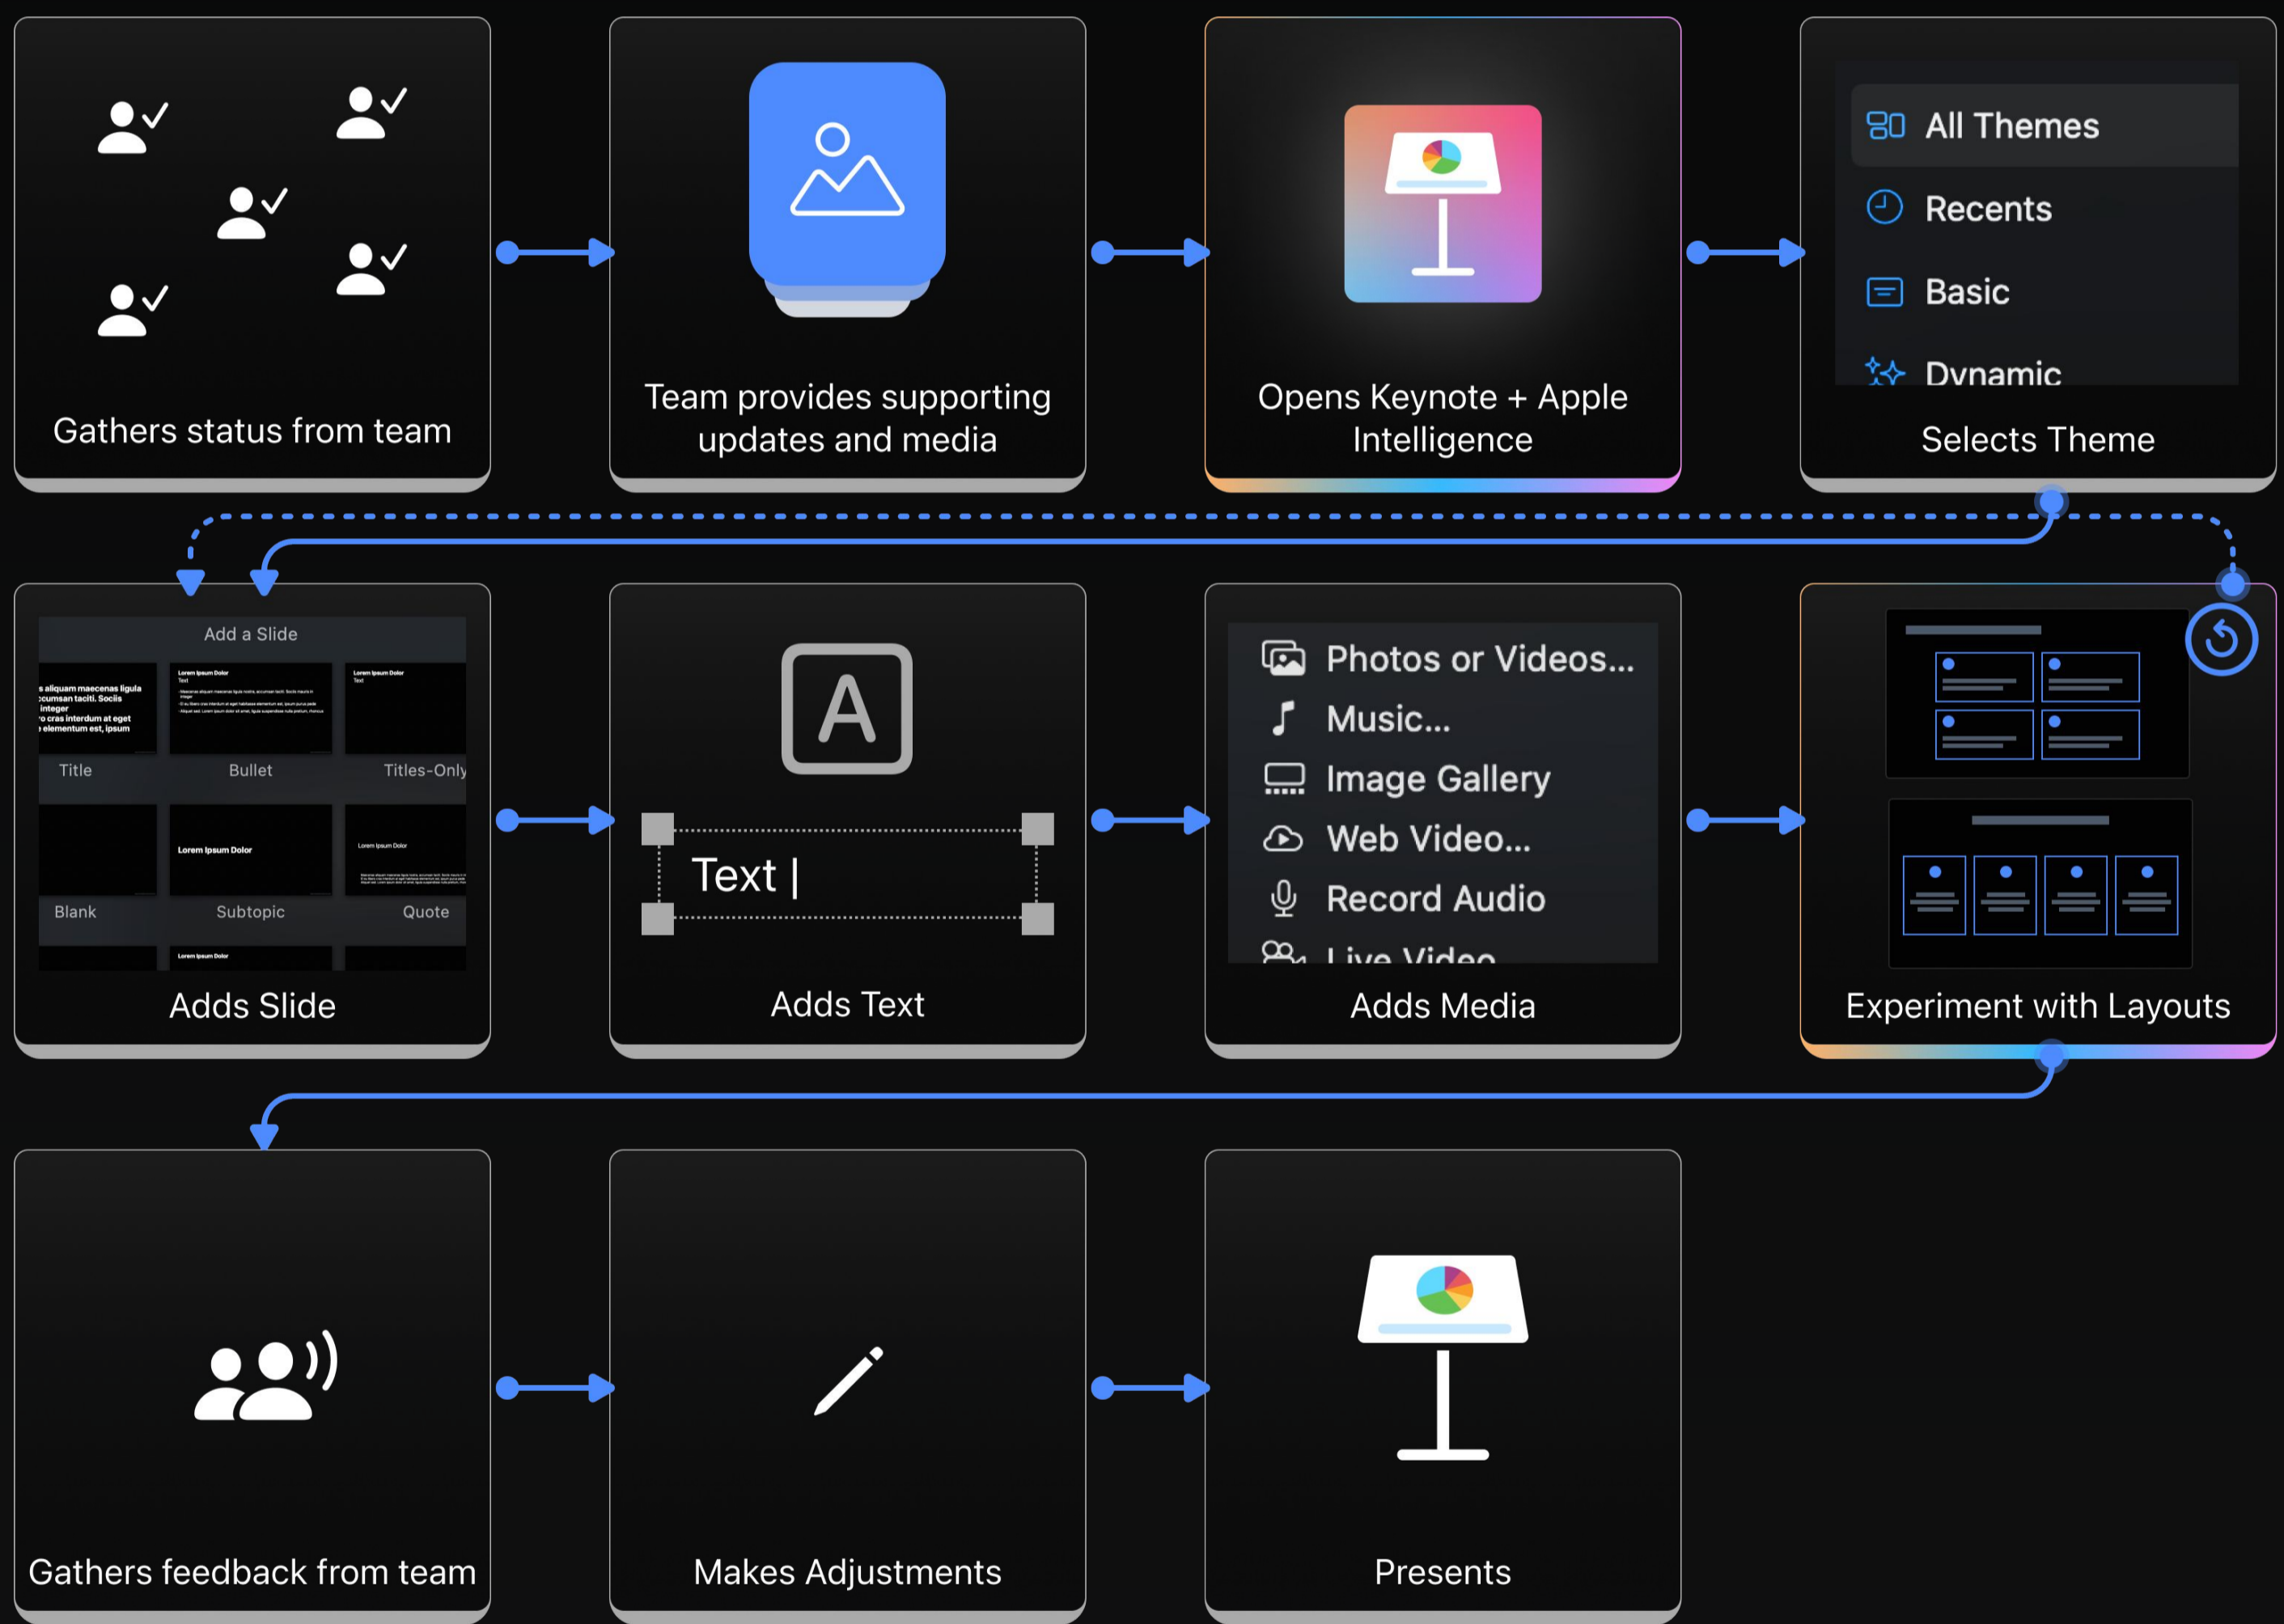

User Flows

Gen AI features to optimize Keynote design workflows

Graphic Designer
CREATIVE

Design-focused and time-strapped struggling with efficiency

Program Manager
LEADERSHIP

Content expert struggling with visual appeal

Engineer
TECHNICAL

Technical expert seeking feedback on content, not aesthetics