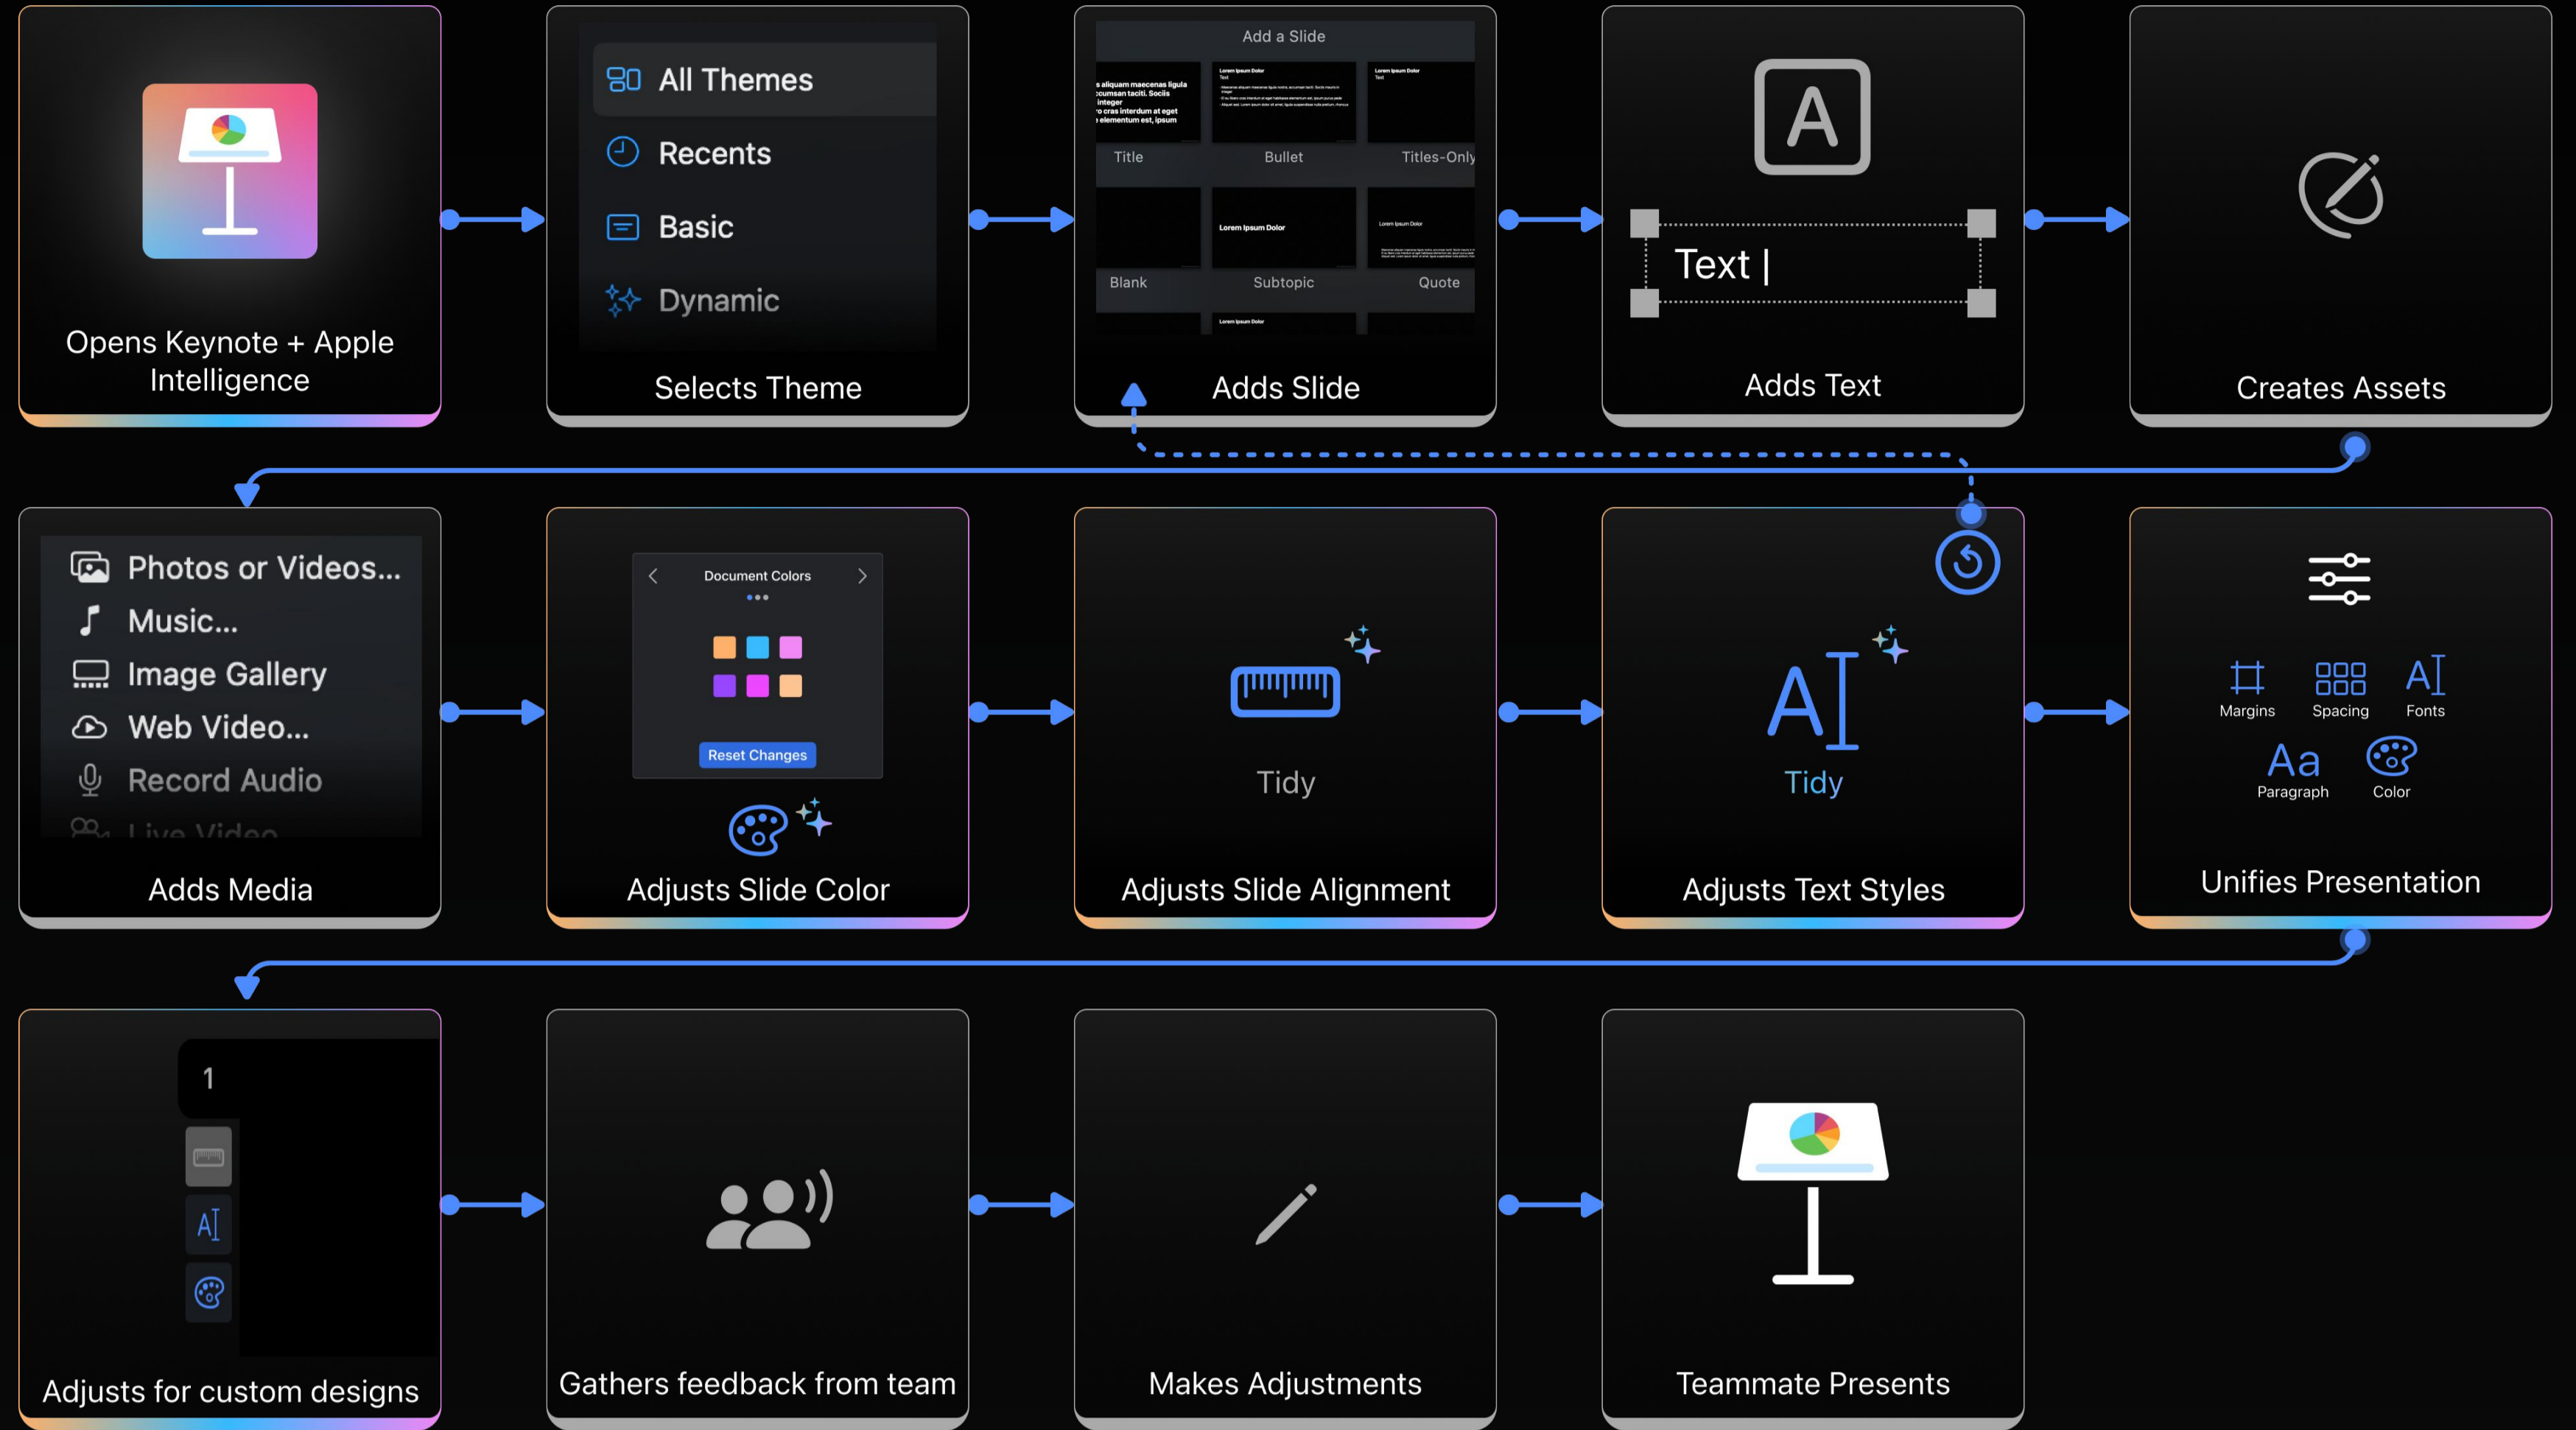

User Flows

Gen AI features to optimize Keynote design workflows

Graphic Designer
CREATIVE

Design-focused and time-strapped struggling with efficiency

Program Manager
LEADERSHIP

Content expert struggling with visual appeal

Engineer
TECHNICAL

Technical expert seeking feedback on content, not aesthetics